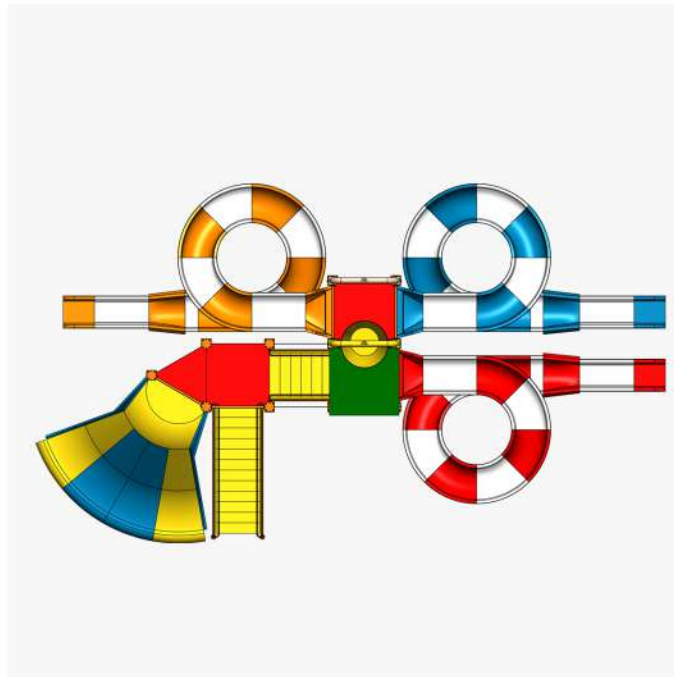

WATER PLAY SYSTEM

4 Platform

Specification

No of Slides : 4

No of Platforms : 4

Area of System : 17 mtr. x 10 mtr.

Pool Area Required : 22 mtr. x 15 mtr.

Mximum Slide Height : 3.24 mtr

WATER PLAY SYSTEM

4 Platform

Specification

No of Slides : 5

No of Platforms : 4

Area of System : 10 mtr. x 20 mtr.

Pool Area Required : 14 mtr. x 24 mtr.

Maximum Slide Height : 2.16 mtr