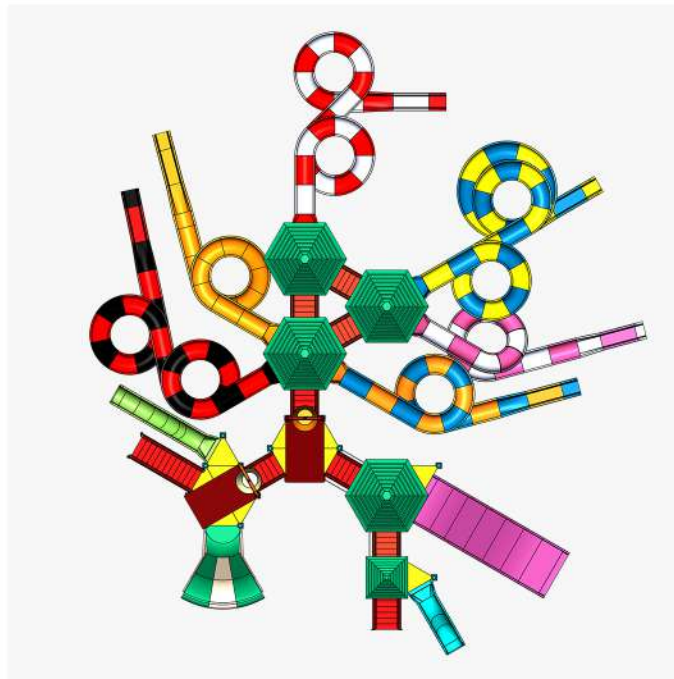

WATER PLAY SYSTEM

12 Platform

APQ 19

Specification

No of Slides : 9

No of Platforms : 12

Area of System : 32 mtr. x 28 mtr.

Pool Area Required : 36 mtr. x 36 mtr.

Maximum Slide Height : 8.64 mtr

WATER PLAY SYSTEM

9 Platform

APQ 20

Specification

No of Slides : 11

No of Platforms : 9

Area of System : 21 mtr. x 15 mtr.

Pool Area Required : 25 mtr. x 20 mtr.

Maximum Slide Height : 5.4 mtr