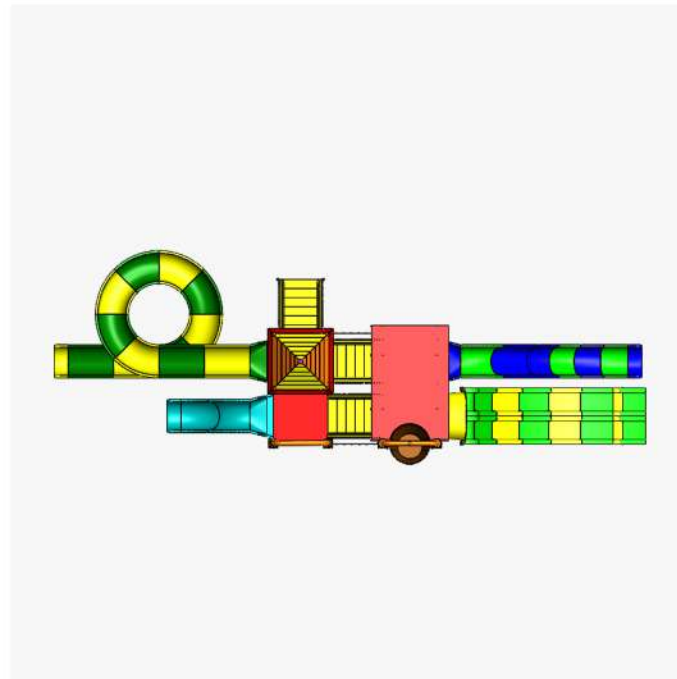

5 Platform

APQ 09

Specification

No of Slides : 4

No of Platforms : 5

Area of System : 21 mtr. x 7 mtr.

Pool Area Required : 20 mtr. x 15 mtr.

Mximum Slide Height : 3.2 mtr