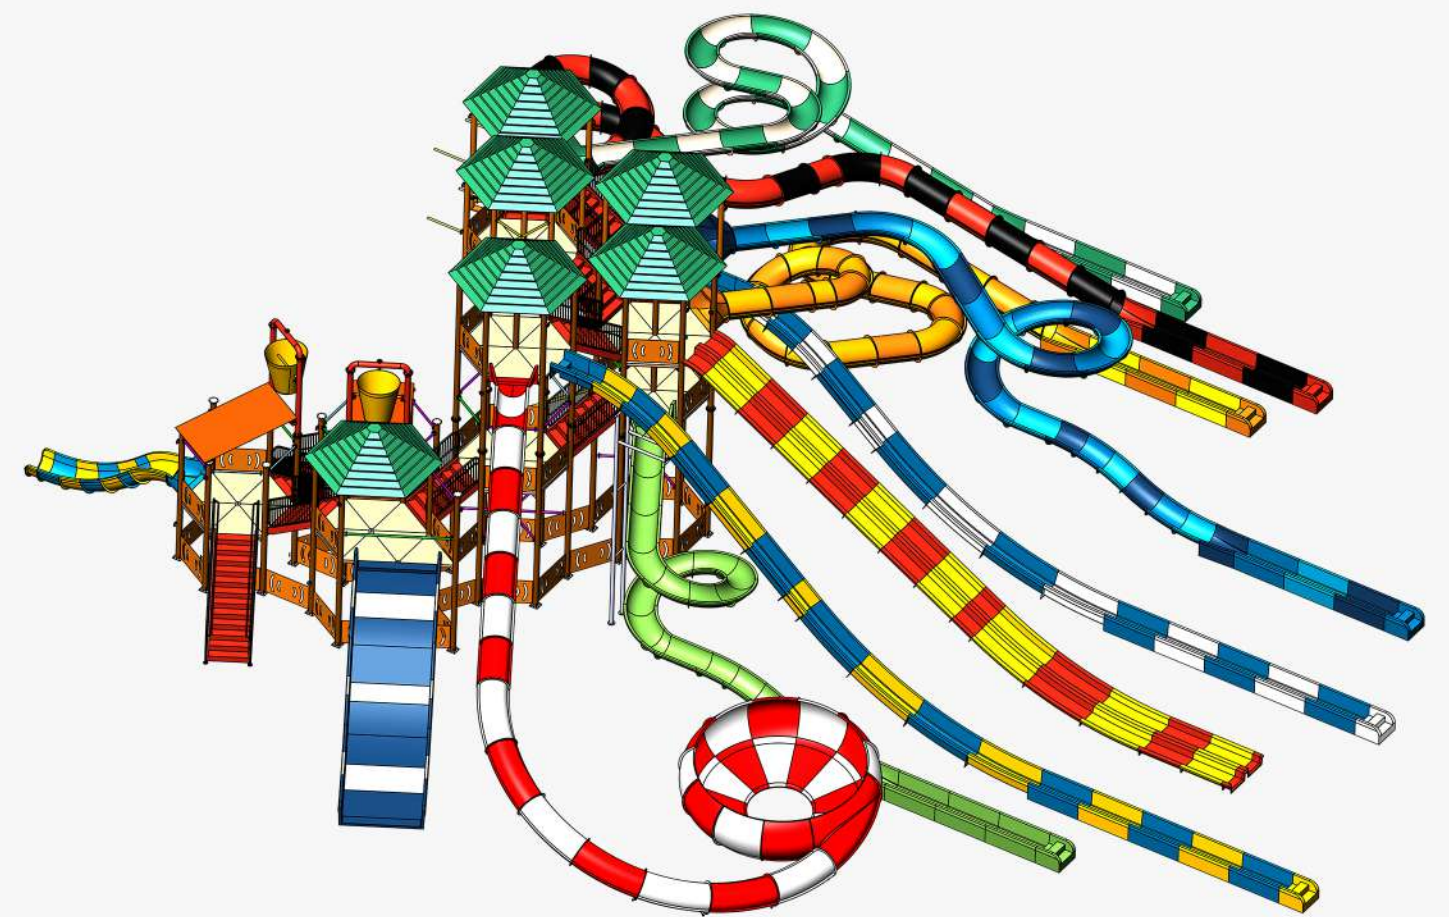

WATER PLAY SYSTEM

12 Platform

APQ 18

Specification

No of Slides : 10

No of Platforms : 12

Area of System : 40 mtr. x 32 mtr.

Pool Area Required : 45 mtr. x 35 mtr.

Maximum Slide Height : 8.64 mtr