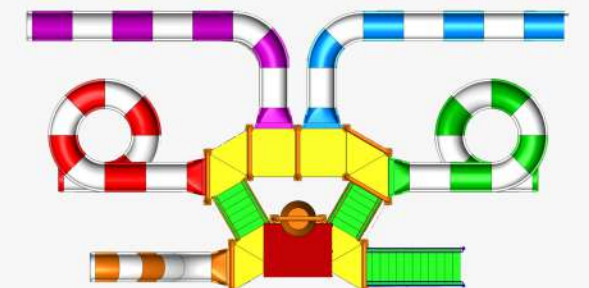

Specification

No of Slides : 5

No of Platforms : 6

Area of System : 10 mtr. x 20 mtr.

Pool Area Required : 15 mtr. x 25 mtr.

Maximum Slide Height : 3.24 mtr