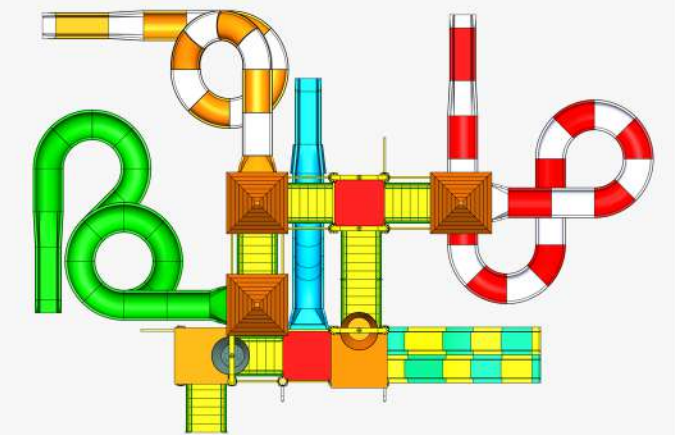

Specification

No of Slides : 5

No of Platforms : 7

Area of System : 22 mtr. x 15 mtr.

Pool Area Required : 26 mtr. x 20 mtr.

Maximum Slide Height : 6.48 mtr