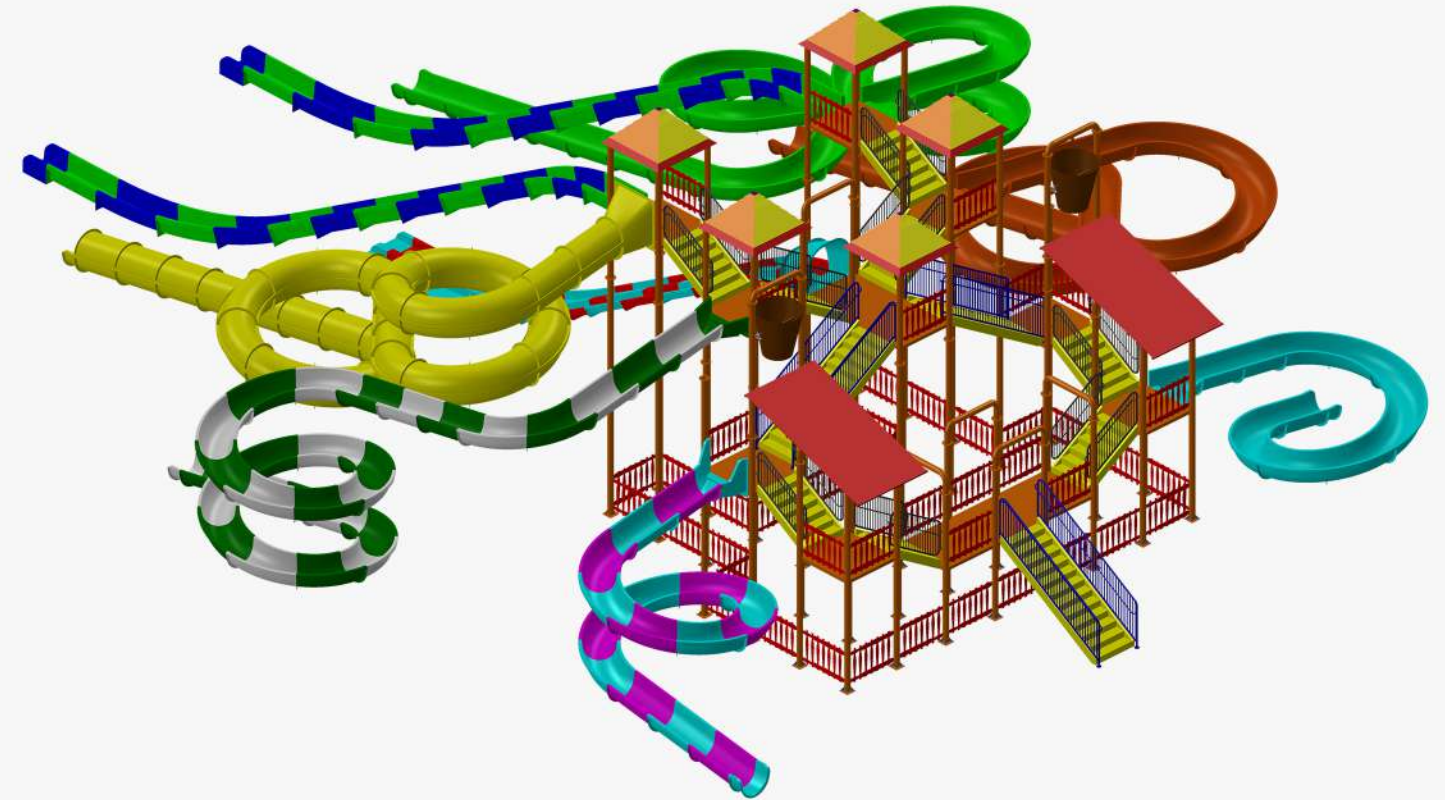

Specification

No of Slides : 8

No of Platforms : 14

Area of System : 29 mtr. x 28 mtr.

Pool Area Required : 34 mtr. x 34 mtr.

Maximum Slide Height : 9.72 mtr

WATER PLAY SYSTEM

13 Platform