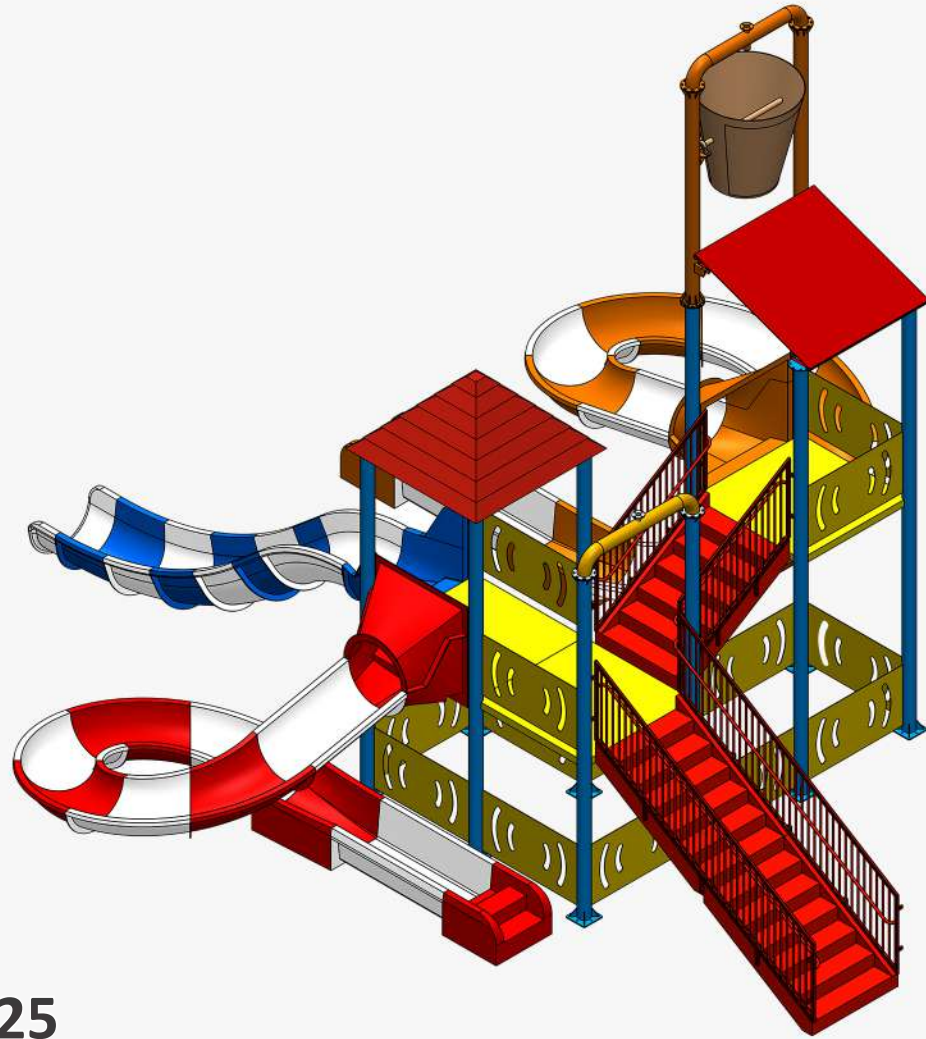

WATER PLAY SYSTEM

3 Platform

APQ 25

Specification

No of Slides : 3

No of Platforms : 3

Area of System : 16 mtr. x 10 mtr.

Pool Area Required : 20 mtr. x 15 mtr.

Maximum Slide Height : 3.24 mtr