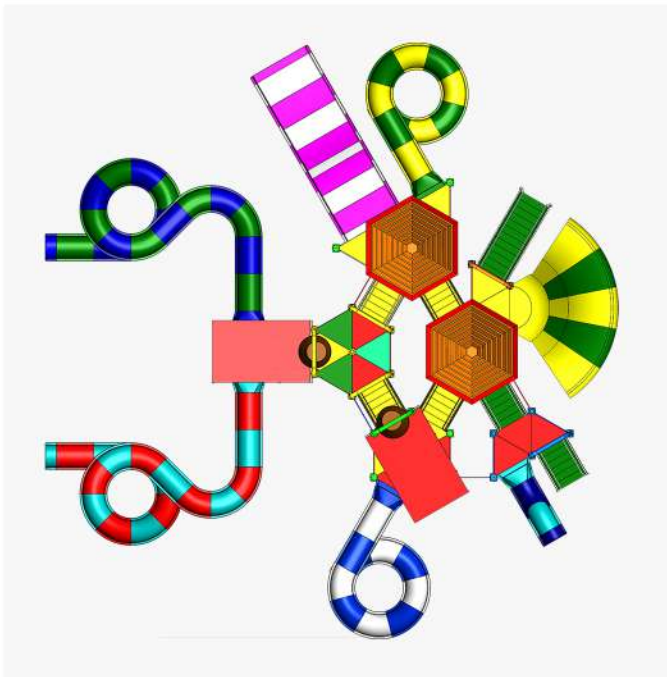

WATER PLAY SYSTEM

7 Platform

APQ 21

Specification

No of Slides : 7

No of Platforms : 7

Area of System : 22 mtr. x 22 mtr.

Pool Area Required : 28 mtr. x 28 mtr.

Maximum Slide Height : 4.32 mtr

WATER PLAY SYSTEM

6 Platform

APQ 22

Specification

No of Slides : 6

No of Platforms : 6

Area of System : 21 mtr. x 21 mtr.

Pool Area Required : 25 mtr. x 55 mtr.

Maximum Slide Height : 5.4 mtr