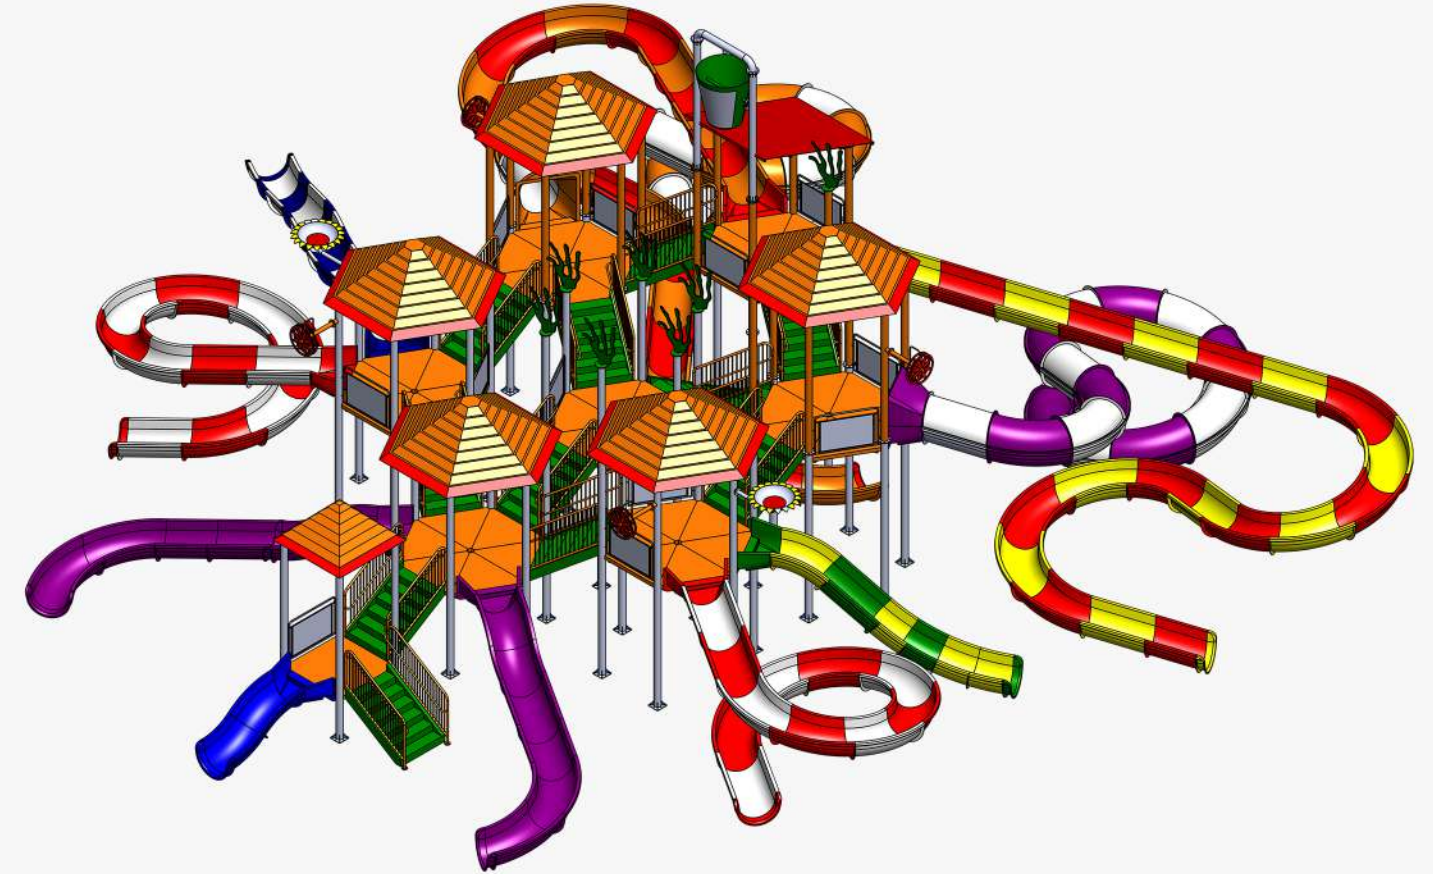

WATER PLAY SYSTEM

9 Platform

APQ 20

Specification

No of Slides : 11

No of Platforms : 9

Area of System : 21 mtr. x 15 mtr.

Pool Area Required : 25 mtr. x 20 mtr.

Maximum Slide Height : 5.4 mtr