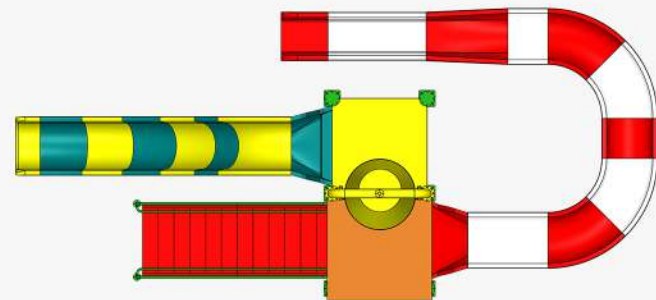

WATER PLAY SYSTEM

2 Platform

APQ 27

Specification

No of Slides : 2

No of Platforms : 2

Area of System : 15 mtr. x 7 mtr.

Pool Area Required : 20 mtr. x 10 mtr.

Maximum Slide Height : 2.16 mtr

WATER PLAY SYSTEM

2 Platform

APQ 28

Specification

No of Slides : 3

No of Platforms : 2

Area of System : 15 mtr. x 7 mtr.

Pool Area Required : 20 mtr. x 10 mtr.

Maximum Slide Height : 2.16 mtr