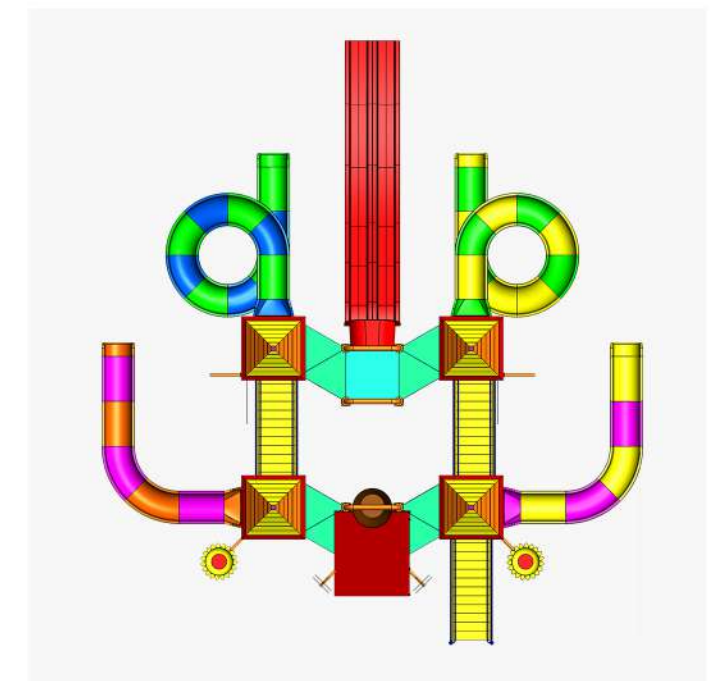

WATER PLAY SYSTEM

22 Platform

Specification

No of Slides : 9

No of Platforms : 22

Area of System : 25 mtr. x 20 mtr.

Pool Area Required : 30 mtr. x 25 mtr.

Mximum Slide Height : 4.32 mtr

WATER PLAY SYSTEM

9 Platform

Specification

No of Slides : 5

No of Platforms : 9

Area of System : 18 mtr. x 20 mtr.

Pool Area Required : 22 mtr. x 24 mtr.

Maximum Slide Height : 4.32 mtr