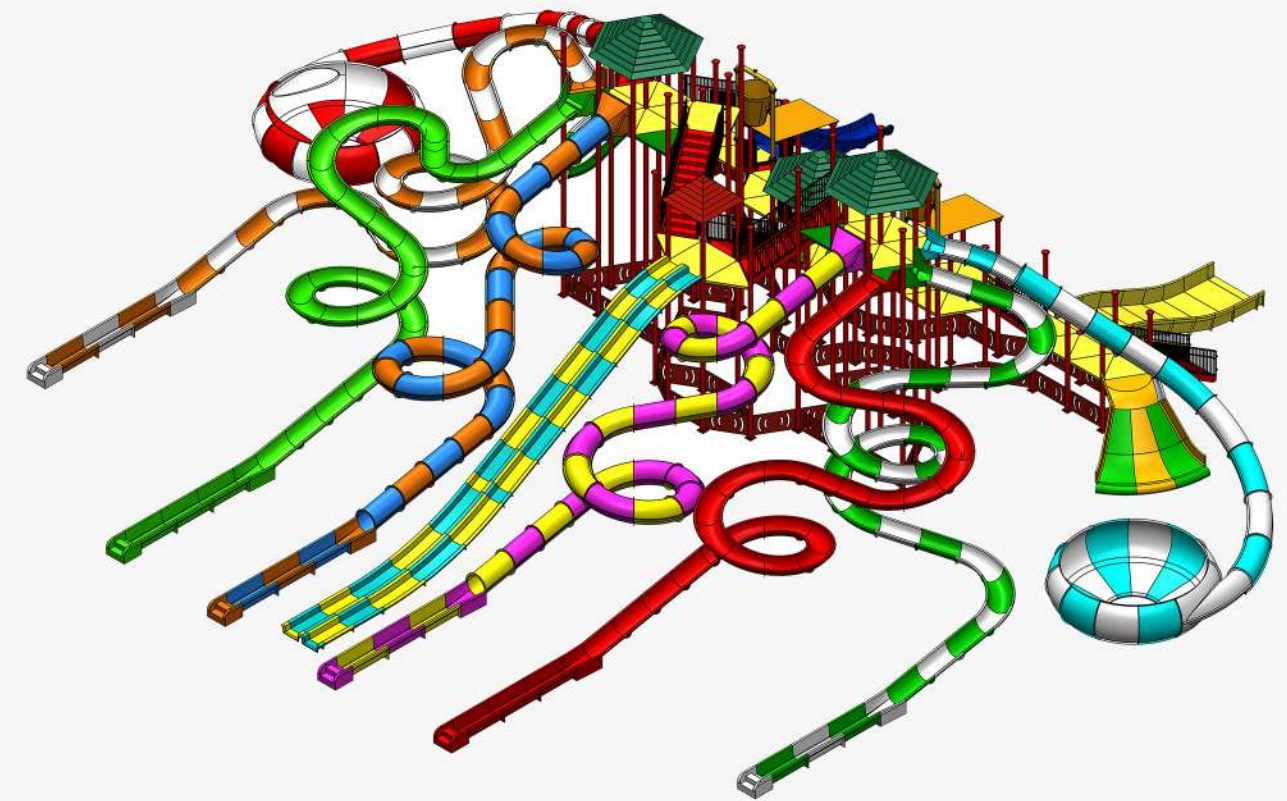

No of Platforms : 16

Area of System : 56 mtr. x 53 mtr.

Pool Area Required : 60 mtr. x 60 mtr.

Maximum Slide Height : 9.72 mtr

WATER PLAY SYSTEM

24 Platform

APQ 14

Specification