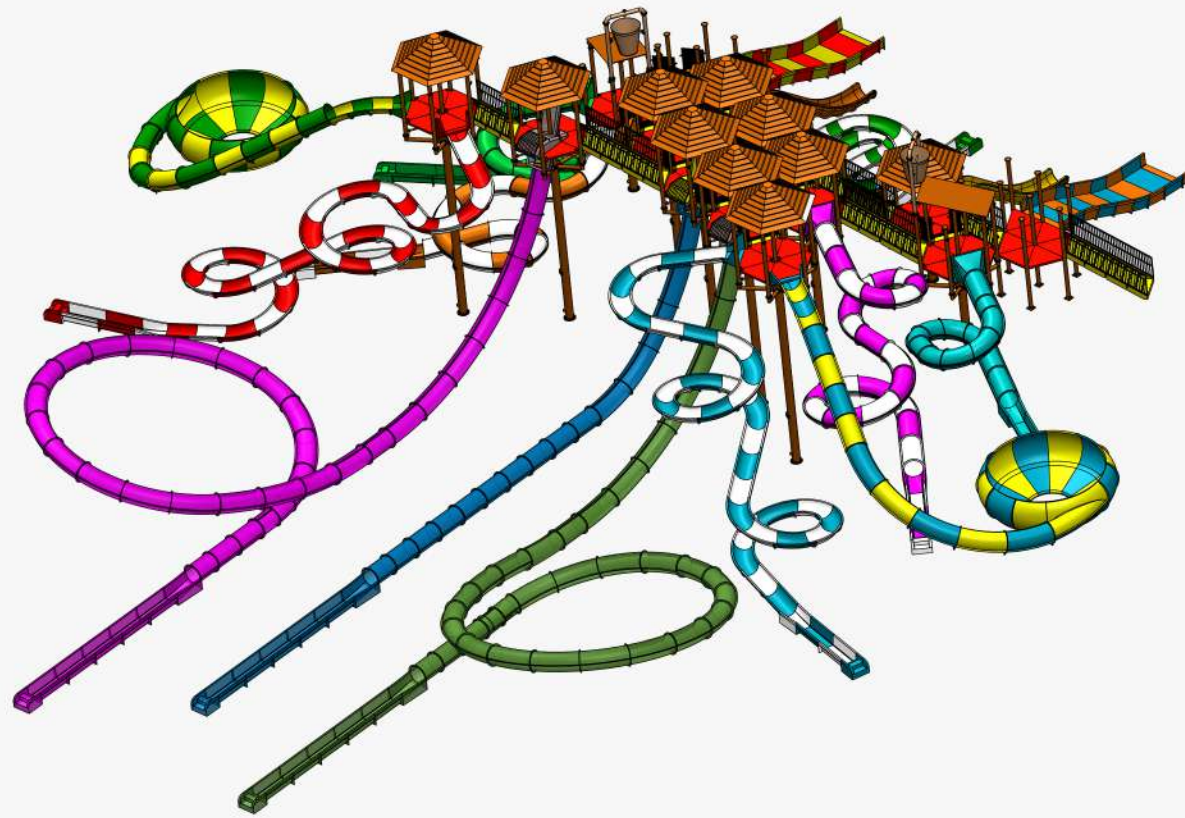

Area of System : 10 mtr. x 20 mtr.

Pool Area Required : 14 mtr. x 24 mtr.

Maximum Slide Height : 2.16 mtr

WATER PLAY SYSTEM

16 Platform

APQ 13

Specification

No of Slides : 16