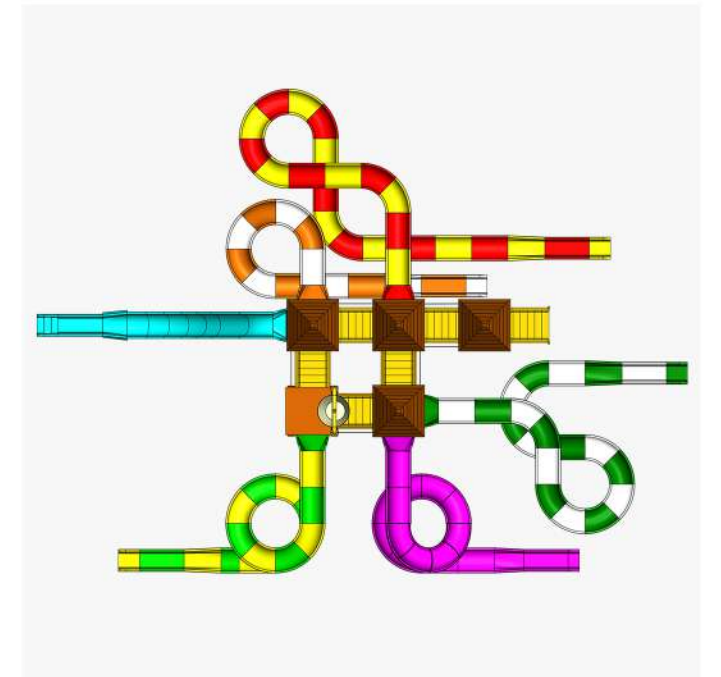

WATER PLAY SYSTEM

7 Platform

APQ 21

Specification

No of Slides : 7

No of Platforms : 7

Area of System : 22 mtr. x 22 mtr.

Pool Area Required : 28 mtr. x 28 mtr.

Maximum Slide Height : 4.32 mtr

WATER PLAY SYSTEM

6 Platform

APQ 22

Specification

No of Slides : 6

No of Platforms : 6

Area of System : 21 mtr. x 21 mtr.

Pool Area Required : 25 mtr. x 55 mtr.

Maximum Slide Height : 5.4 mtr