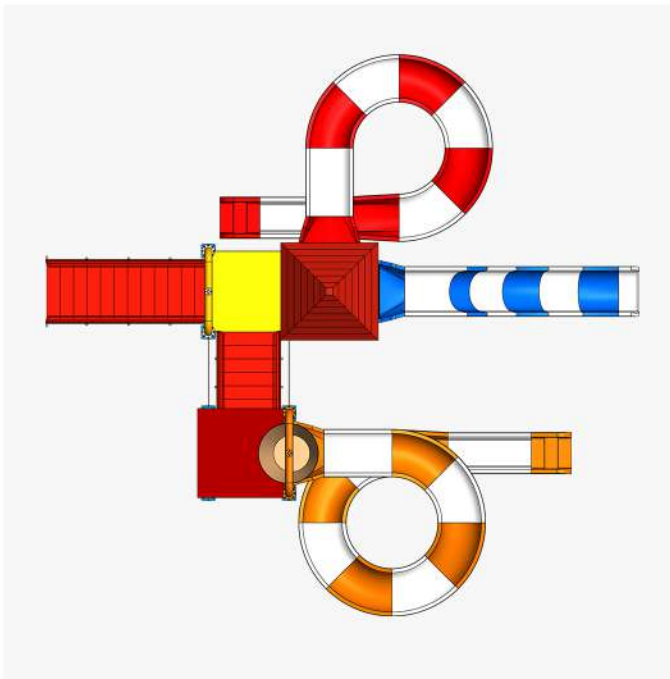

3 Platform

APQ 25

Specification

No of Slides : 3

No of Platforms : 3

Area of System : 16 mtr. x 10 mtr.

Pool Area Required : 20 mtr. x 15 mtr.

Maximum Slide Height : 3.24 mtr