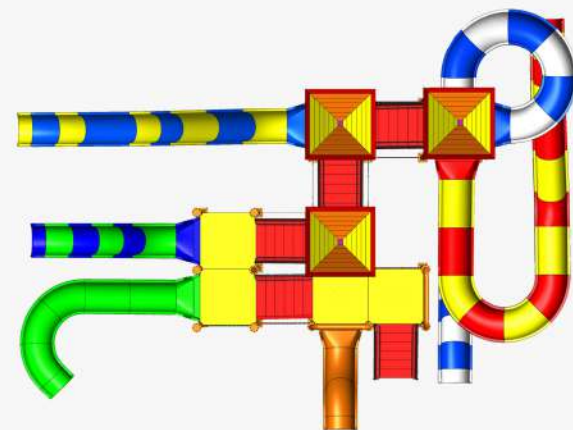

Specification

No of Slides : 6

No of Platforms : 5

Area of System : 18 mtr. x 13 mtr.

Pool Area Required : 22 mtr. x 18 mtr.

Mximum Slide Height : 5.40 mtr

WATER PLAY SYSTEM

5 Platform