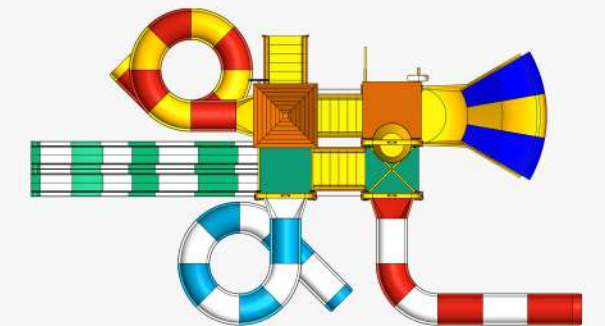

APQ 08

Specification

No of Slides : 5

No of Platforms : 5

Area of System : 20 mtr. x 12 mtr.

Pool Area Required : 25 mtr. x 16 mtr.

Maximum Slide Height : 3.6 mtr

WATER PLAY SYSTEM