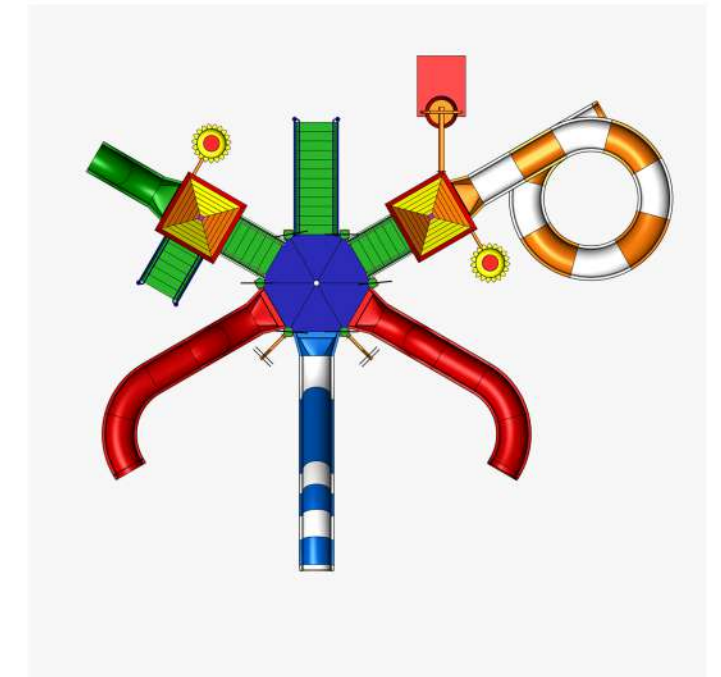

WATER PLAY SYSTEM

4 Platform

Specification

No of Slides : 4

No of Platforms : 4

Area of System : 17 mtr. x 10 mtr.

Pool Area Required : 22 mtr. x 15 mtr.

Mximum Slide Height : 3.24 mtr

WATER PLAY SYSTEM

4 Platform

Specification

No of Slides : 5

No of Platforms : 4

Area of System : 10 mtr. x 20 mtr.

Pool Area Required : 14 mtr. x 24 mtr.

Maximum Slide Height : 2.16 mtr