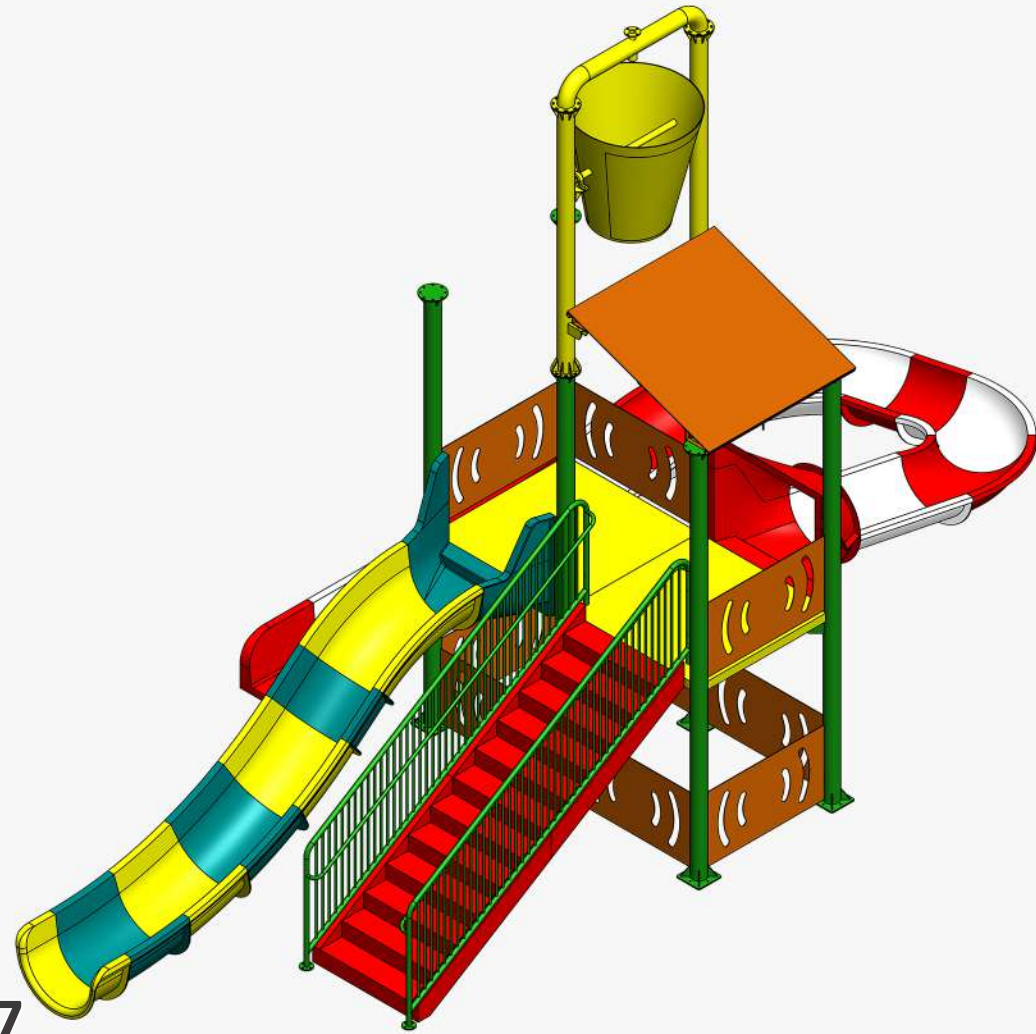

WATER PLAY SYSTEM

2 Platform

APQ 27

Specification

No of Slides : 2

No of Platforms : 2

Area of System : 15 mtr. x 7 mtr.

Pool Area Required : 20 mtr. x 10 mtr.

Maximum Slide Height : 2.16 mtr