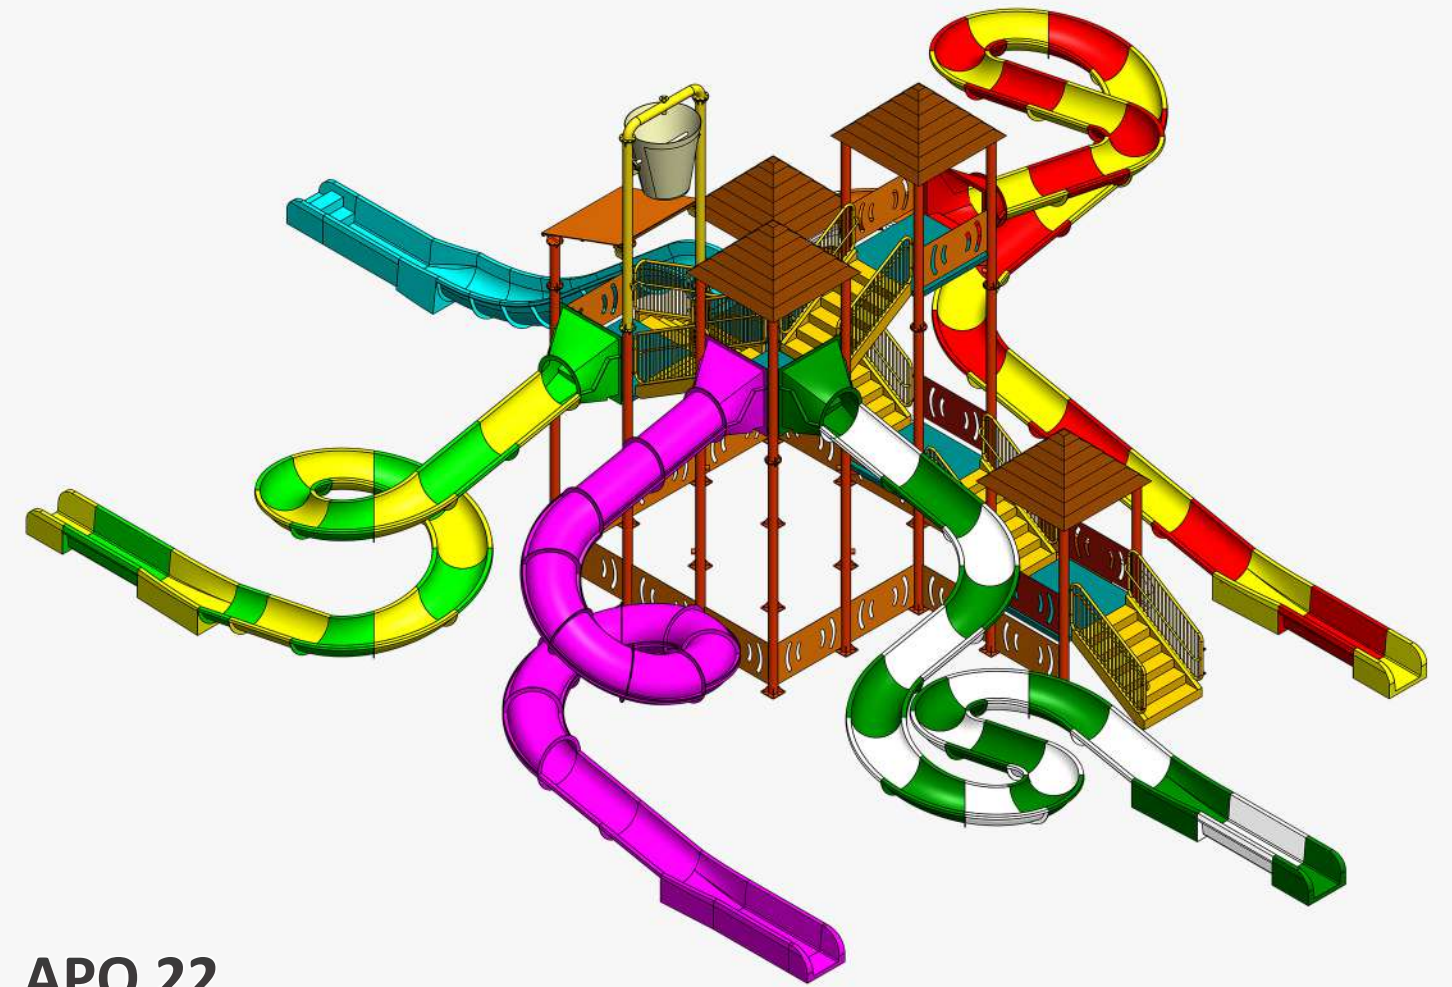

No of Platforms : 7

Area of System : 22 mtr. x 22 mtr.

Pool Area Required : 28 mtr. x 28 mtr.

Maximum Slide Height : 4.32 mtr

WATER PLAY SYSTEM

6 Platform

APQ 22

Specification