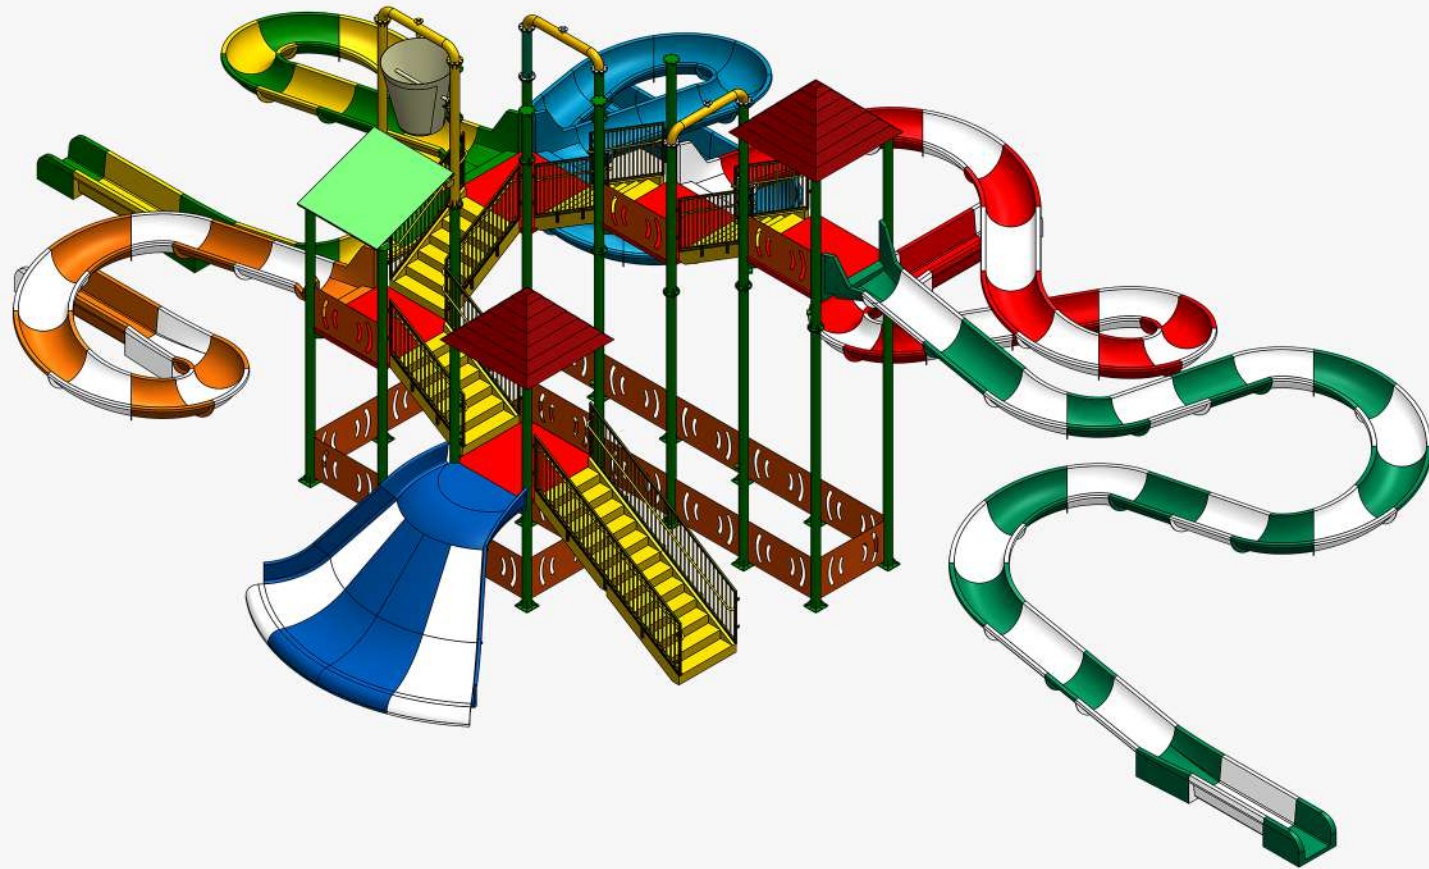

No of Slides : 6

No of Platforms : 6

Area of System : 21 mtr. x 21 mtr.

Pool Area Required : 25 mtr. x 55 mtr.

Maximum Slide Height : 5.4 mtr

WATER PLAY SYSTEM

5 Platform

APQ 23