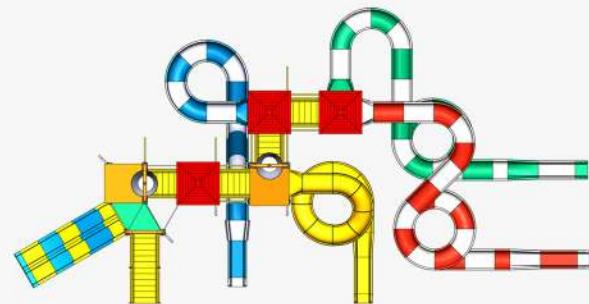

Specification

No of Slides : 5

No of Platforms : 7

Area of System : 26 mtr. x 16 mtr.

Pool Area Required : 30 mtr. x 20 mtr.

Mximum Slide Height : 6.48 mtr