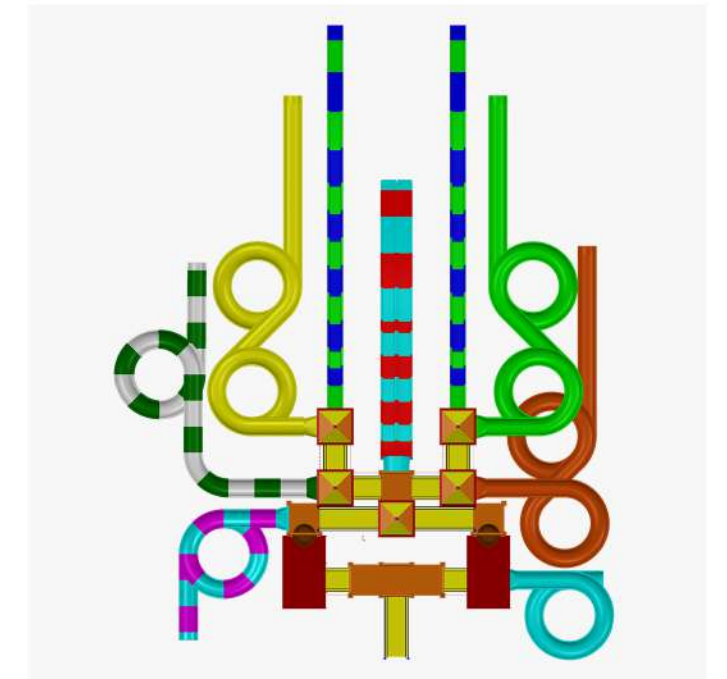

APQ 16

Specification

No of Slides : 9

No of Platforms : 13

Area of System : 36 mtr. x 28 mtr.

Pool Area Required : 40 mtr. x 32 mtr.

Maximum Slide Height : 8.64 mtr

WATER PLAY SYSTEM