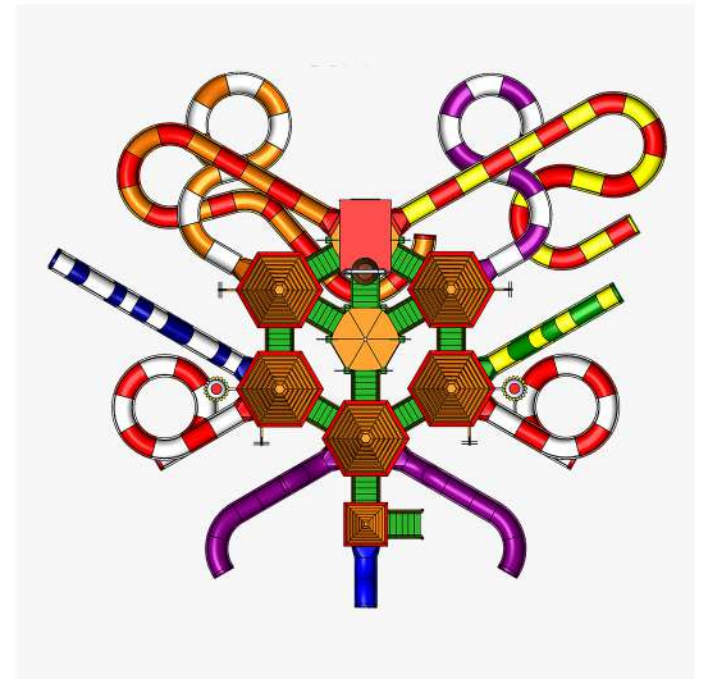

WATER PLAY SYSTEM

12 Platform

APQ 19

Specification

No of Slides : 9

No of Platforms : 12

Area of System : 32 mtr. x 28 mtr.

Pool Area Required : 36 mtr. x 36 mtr.

Maximum Slide Height : 8.64 mtr

WATER PLAY SYSTEM

9 Platform

APQ 20

Specification

No of Slides : 11

No of Platforms : 9

Area of System : 21 mtr. x 15 mtr.

Pool Area Required : 25 mtr. x 20 mtr.

Maximum Slide Height : 5.4 mtr