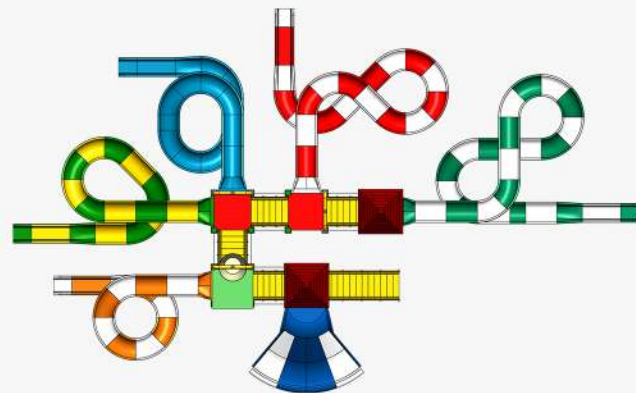

Specification

No of Slides : 6

No of Platforms : 5

Area of System : 27 mtr. x 16 mtr.

Pool Area Required : 32 mtr. x 20 mtr.

Maximum Slide Height : 6.48 mtr

WATER PLAY SYSTEM

4 Platform