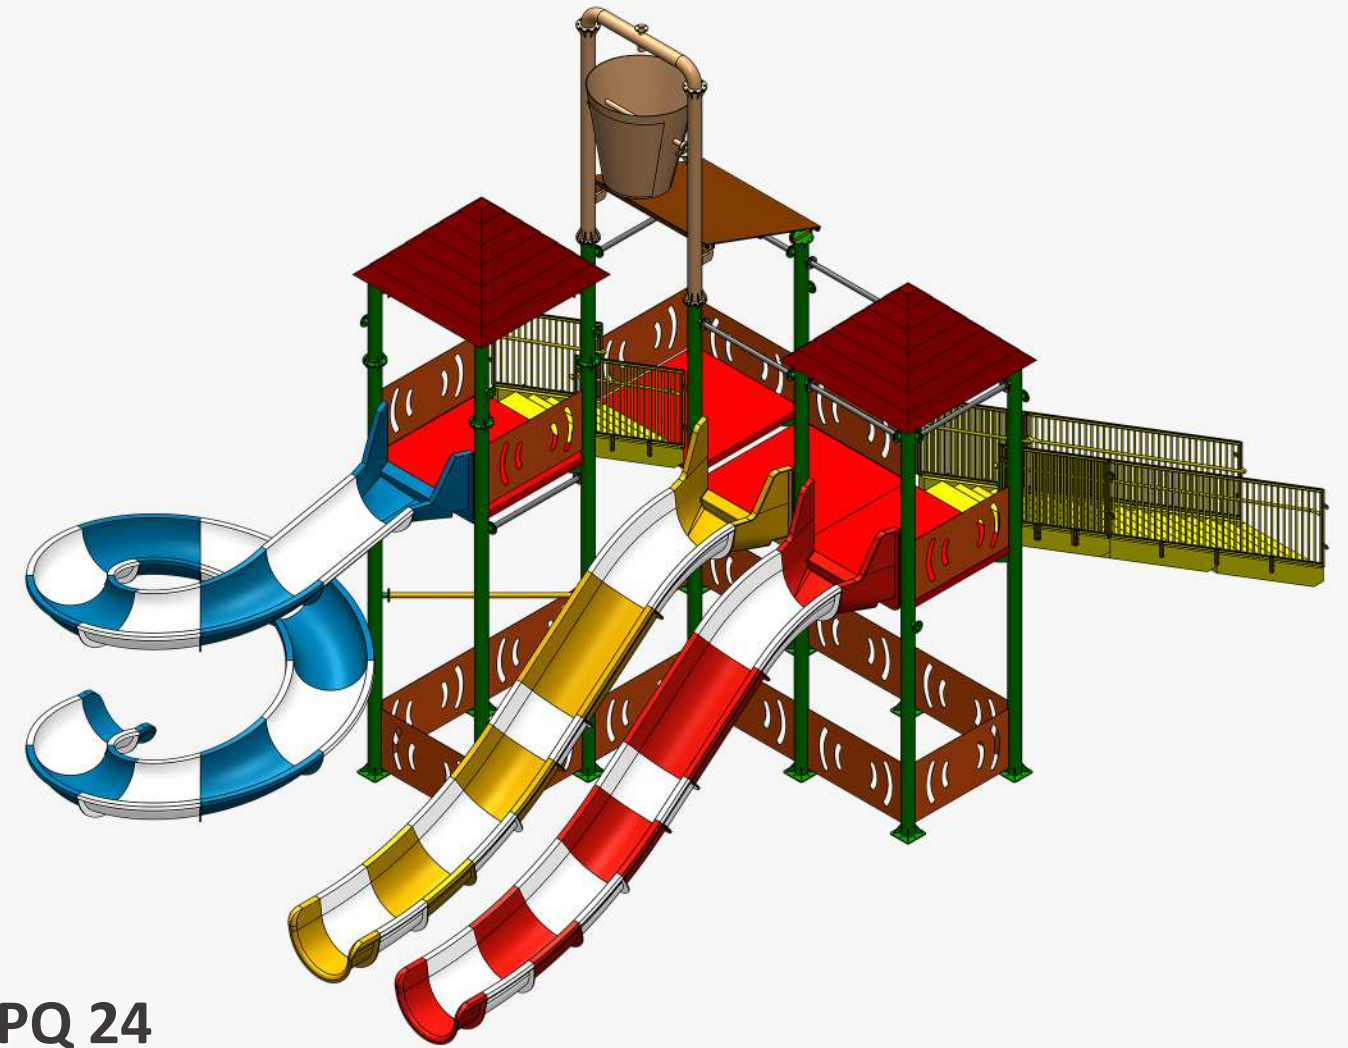

Specification

No of Slides : 6

No of Platforms : 5

Area of System : 27 mtr. x 16 mtr.

Pool Area Required : 32 mtr. x 20 mtr.

Maximum Slide Height : 6.48 mtr

WATER PLAY SYSTEM

4 Platform