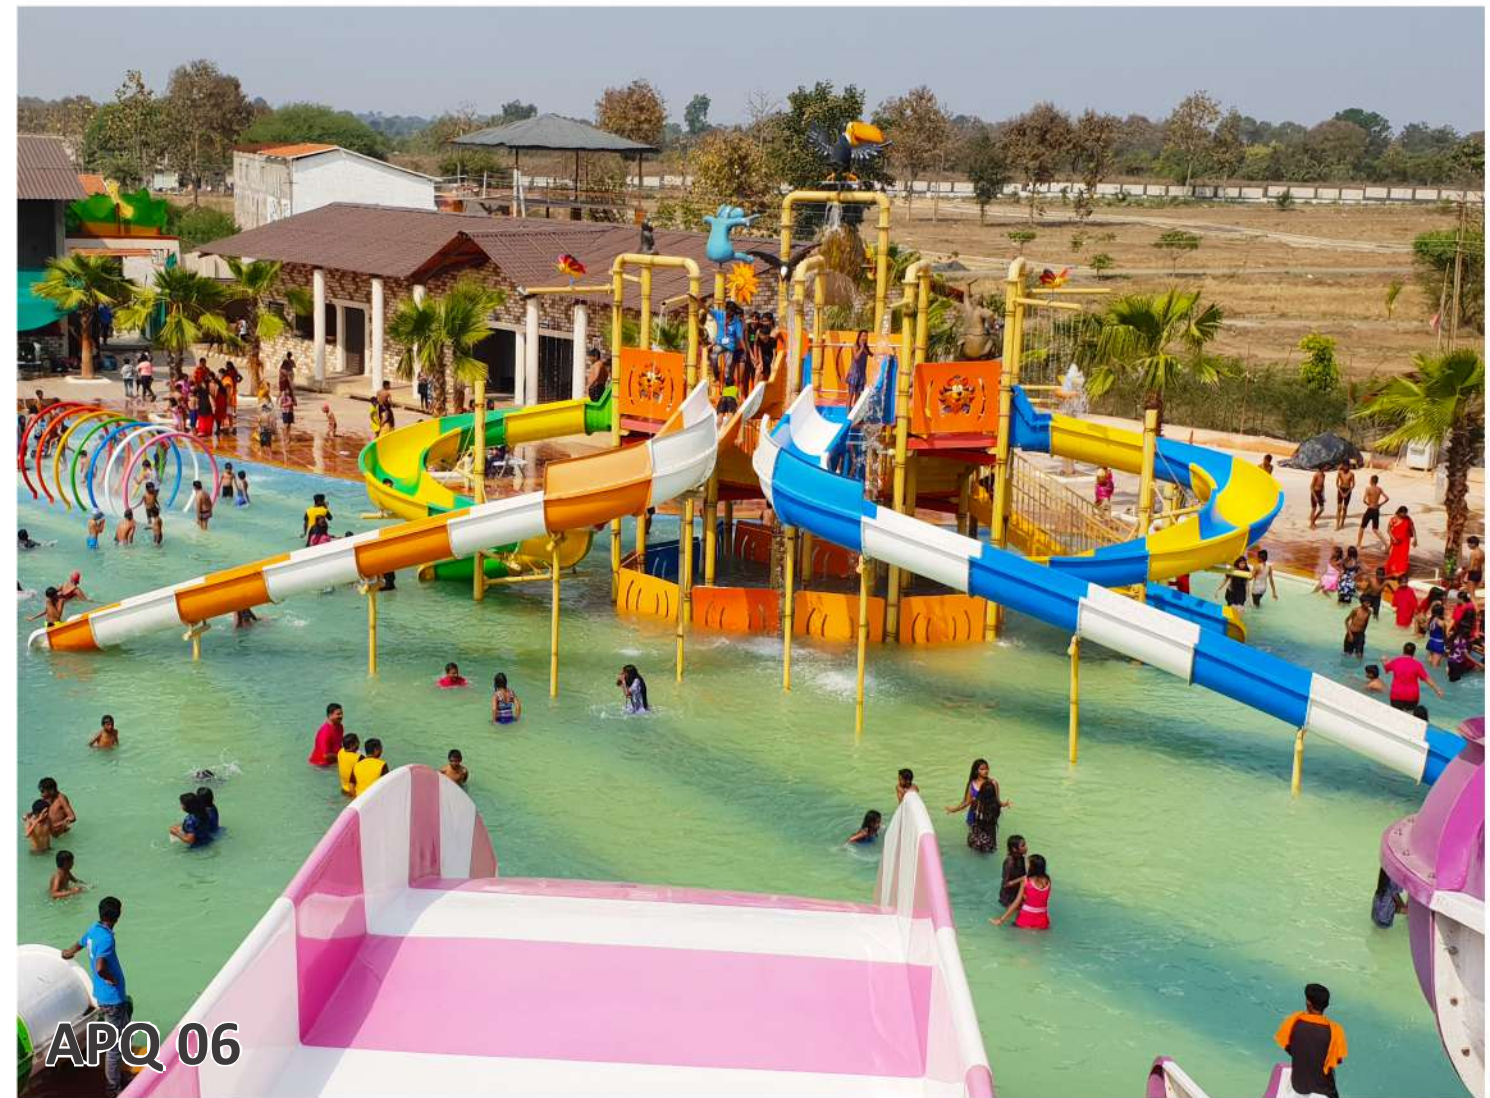

No of Slides : 5

No of Platforms : 7

Area of System : 26 mtr. x 16 mtr.

Pool Area Required : 30 mtr. x 20 mtr.

Mximum Slide Height : 6.48 mtr

WATER PLAY SYSTEM

6 Platform

Specification