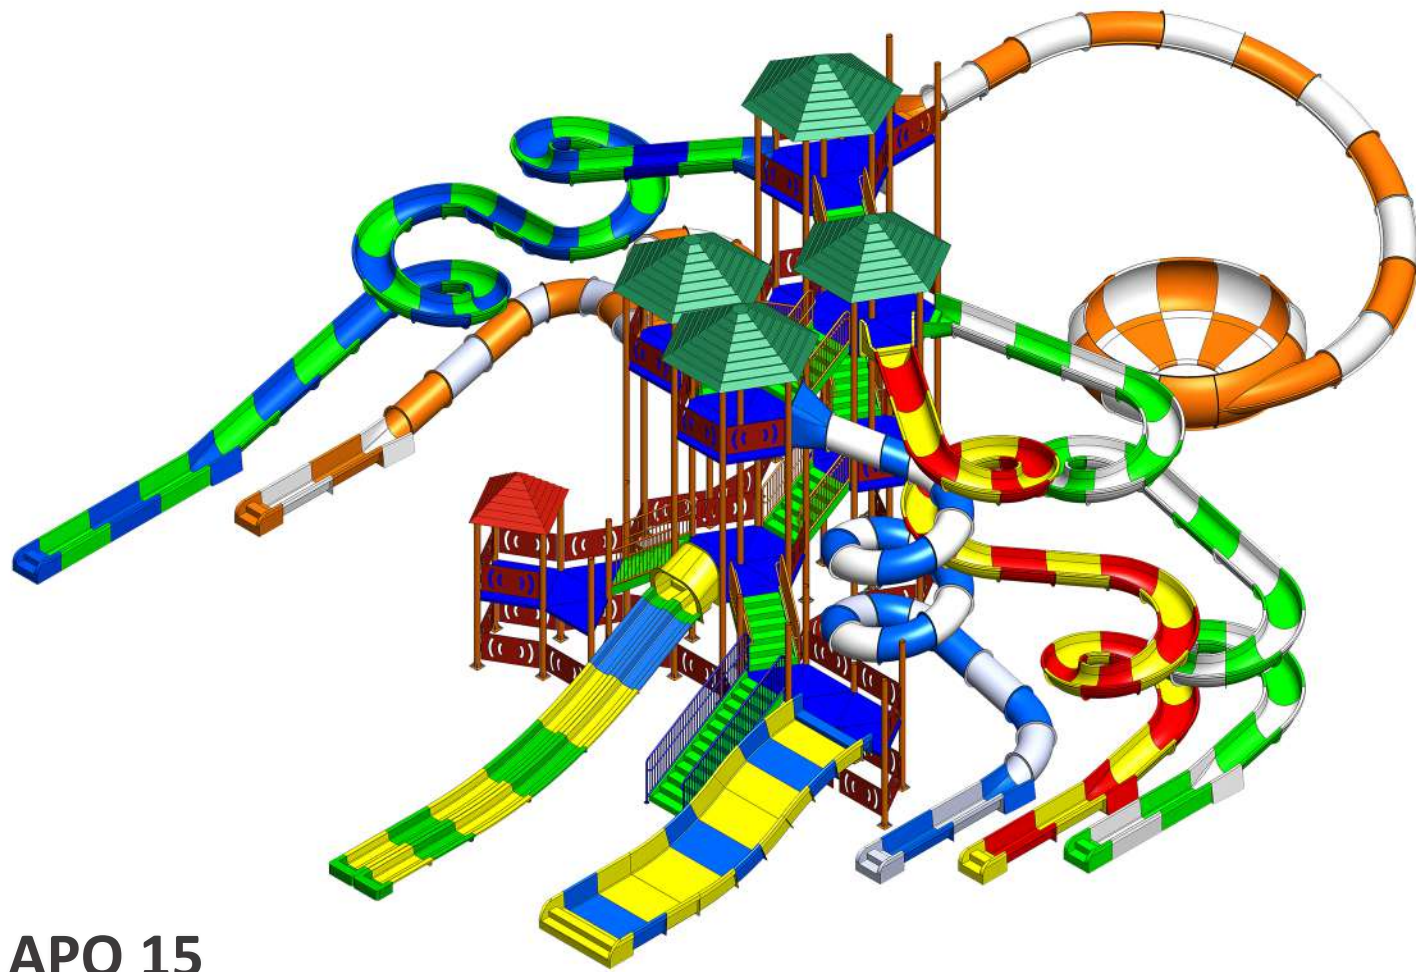

No of Slides : 13

No of Platforms : 24

Area of System : 48 mtr. x 39 mtr.

Pool Area Required : 54 mtr. x 54 mtr.

Maximum Slide Height : 8.64 mtr

WATER PLAY SYSTEM

14 Platform

APQ 15