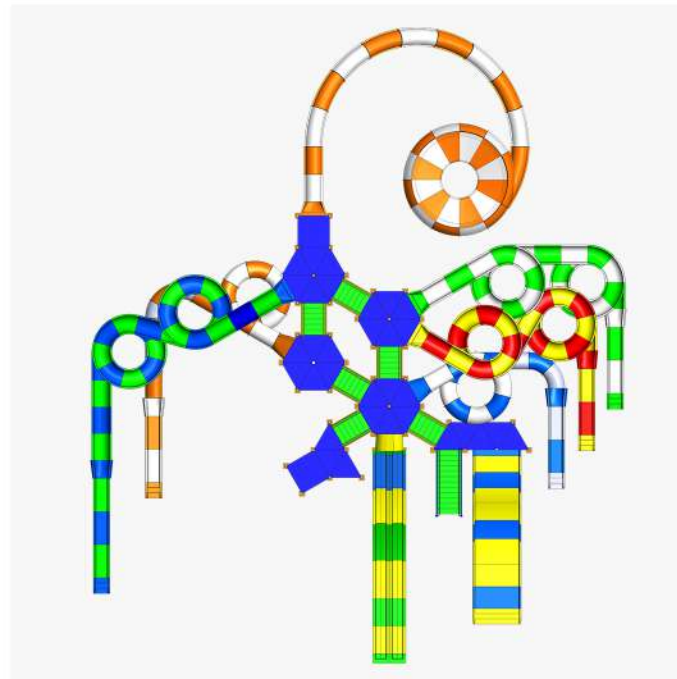

Specification

No of Slides : 8

No of Platforms : 14

Area of System : 29 mtr. x 28 mtr.

Pool Area Required : 34 mtr. x 34 mtr.

Maximum Slide Height : 9.72 mtr

WATER PLAY SYSTEM

13 Platform