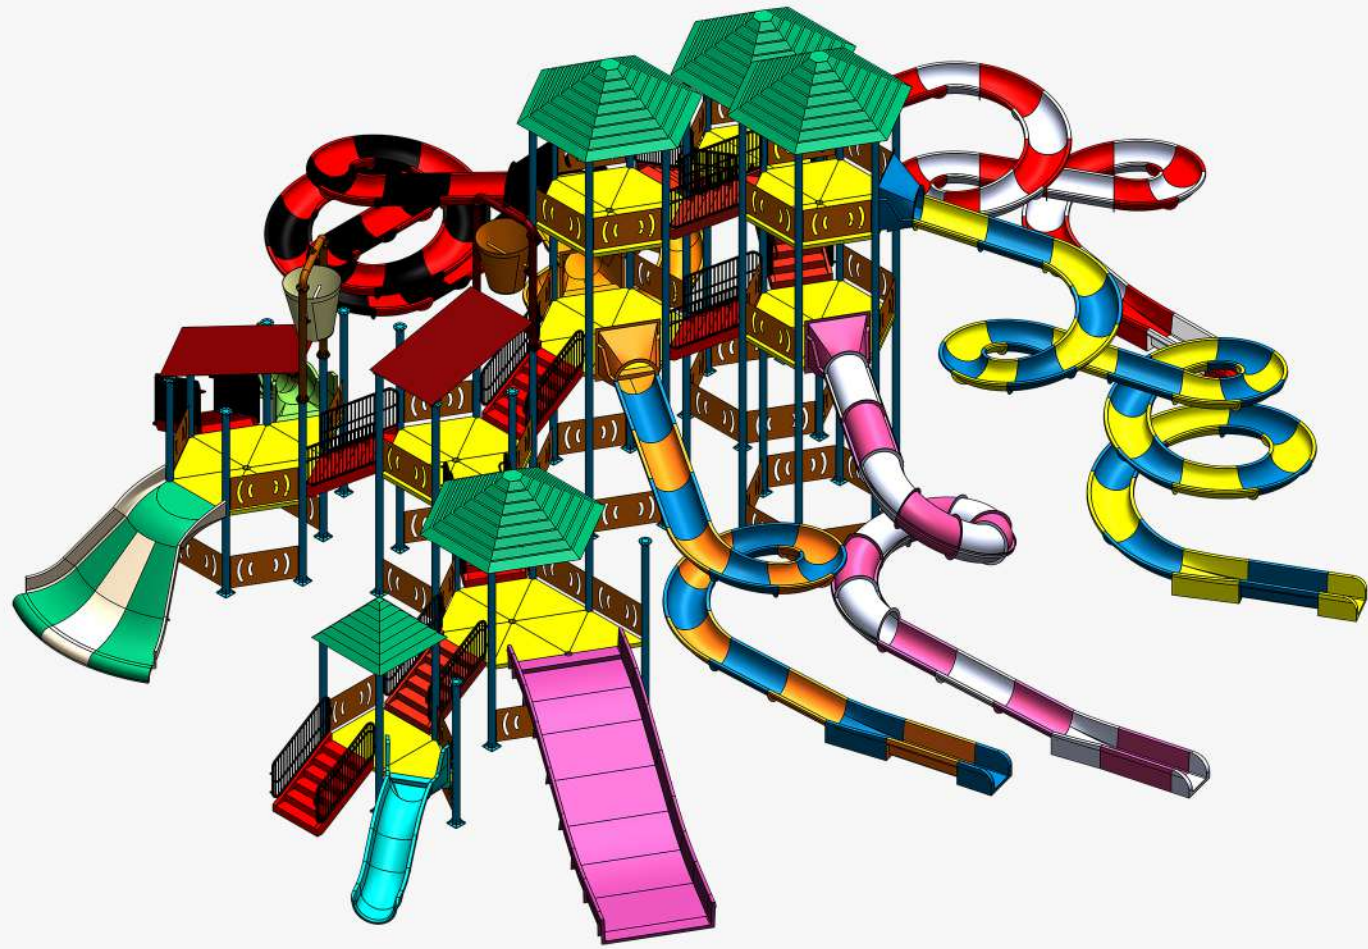

WATER PLAY SYSTEM

12 Platform

APQ 19

Specification

No of Slides : 9

No of Platforms : 12

Area of System : 32 mtr. x 28 mtr.

Pool Area Required : 36 mtr. x 36 mtr.

Maximum Slide Height : 8.64 mtr