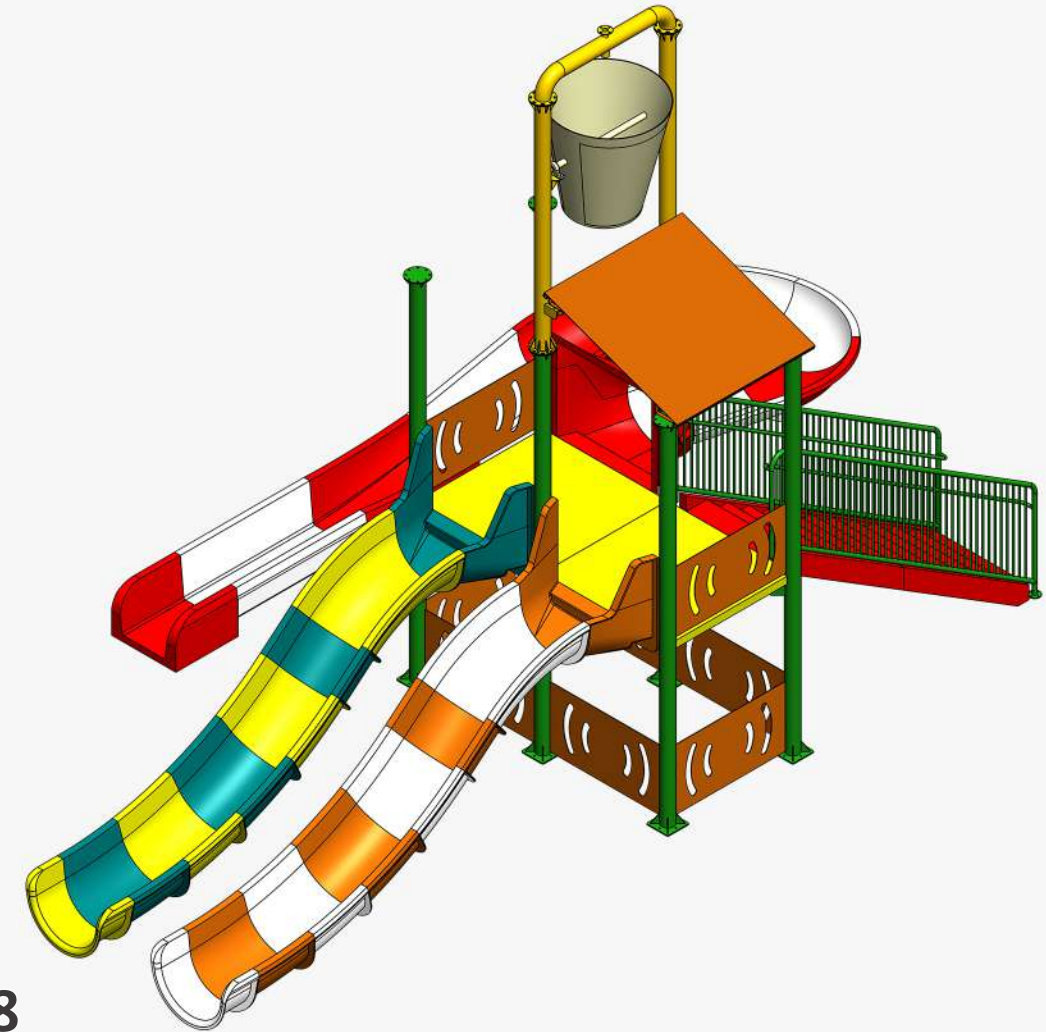

WATER PLAY SYSTEM

2 Platform

APQ 28

Specification

No of Slides : 3

No of Platforms : 2

Area of System : 15 mtr. x 7 mtr.

Pool Area Required : 20 mtr. x 10 mtr.

Maximum Slide Height : 2.16 mtr