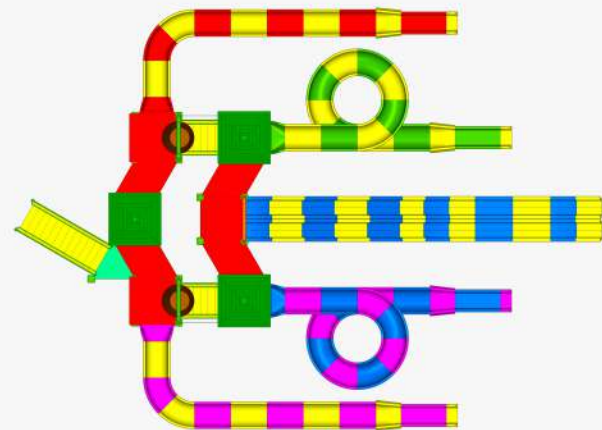

Specification

No of Slides : 5

No of Platforms : 9

Area of System : 22 mtr. x 24 mtr.

Pool Area Required : 26 mtr. x 28 mtr.

Mximum Slide Height : 4.32 mtr