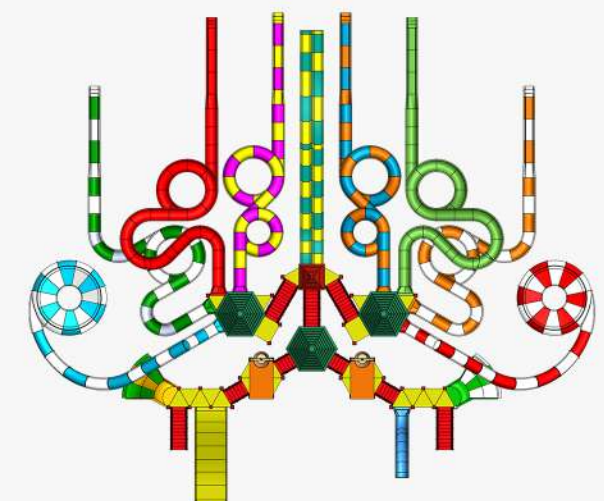

WATER PLAY SYSTEM

16 Platform

APQ 13

Specification

No of Slides : 16

No of Platforms : 16

Area of System : 56 mtr. x 53 mtr.

Pool Area Required : 60 mtr. x 60 mtr.

Maximum Slide Height : 9.72 mtr

WATER PLAY SYSTEM

24 Platform

APQ 14

Specification

No of Slides : 13

No of Platforms : 24

Area of System : 48 mtr. x 39 mtr.

Pool Area Required : 54 mtr. x 54 mtr.

Maximum Slide Height : 8.64 mtr