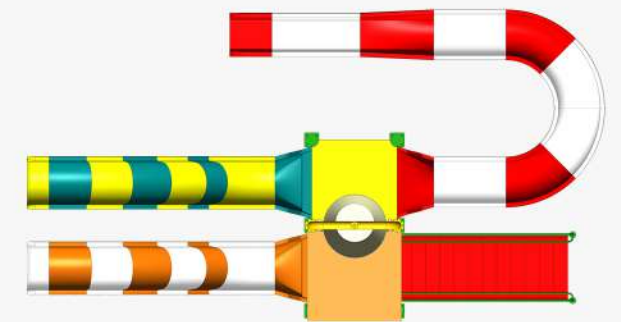

WATER PLAY SYSTEM

2 Platform

APQ 27

Specification

No of Slides : 2

No of Platforms : 2

Area of System : 15 mtr. x 7 mtr.

Pool Area Required : 20 mtr. x 10 mtr.

Maximum Slide Height : 2.16 mtr

WATER PLAY SYSTEM

2 Platform

APQ 28

Specification

No of Slides : 3

No of Platforms : 2

Area of System : 15 mtr. x 7 mtr.

Pool Area Required : 20 mtr. x 10 mtr.

Maximum Slide Height : 2.16 mtr